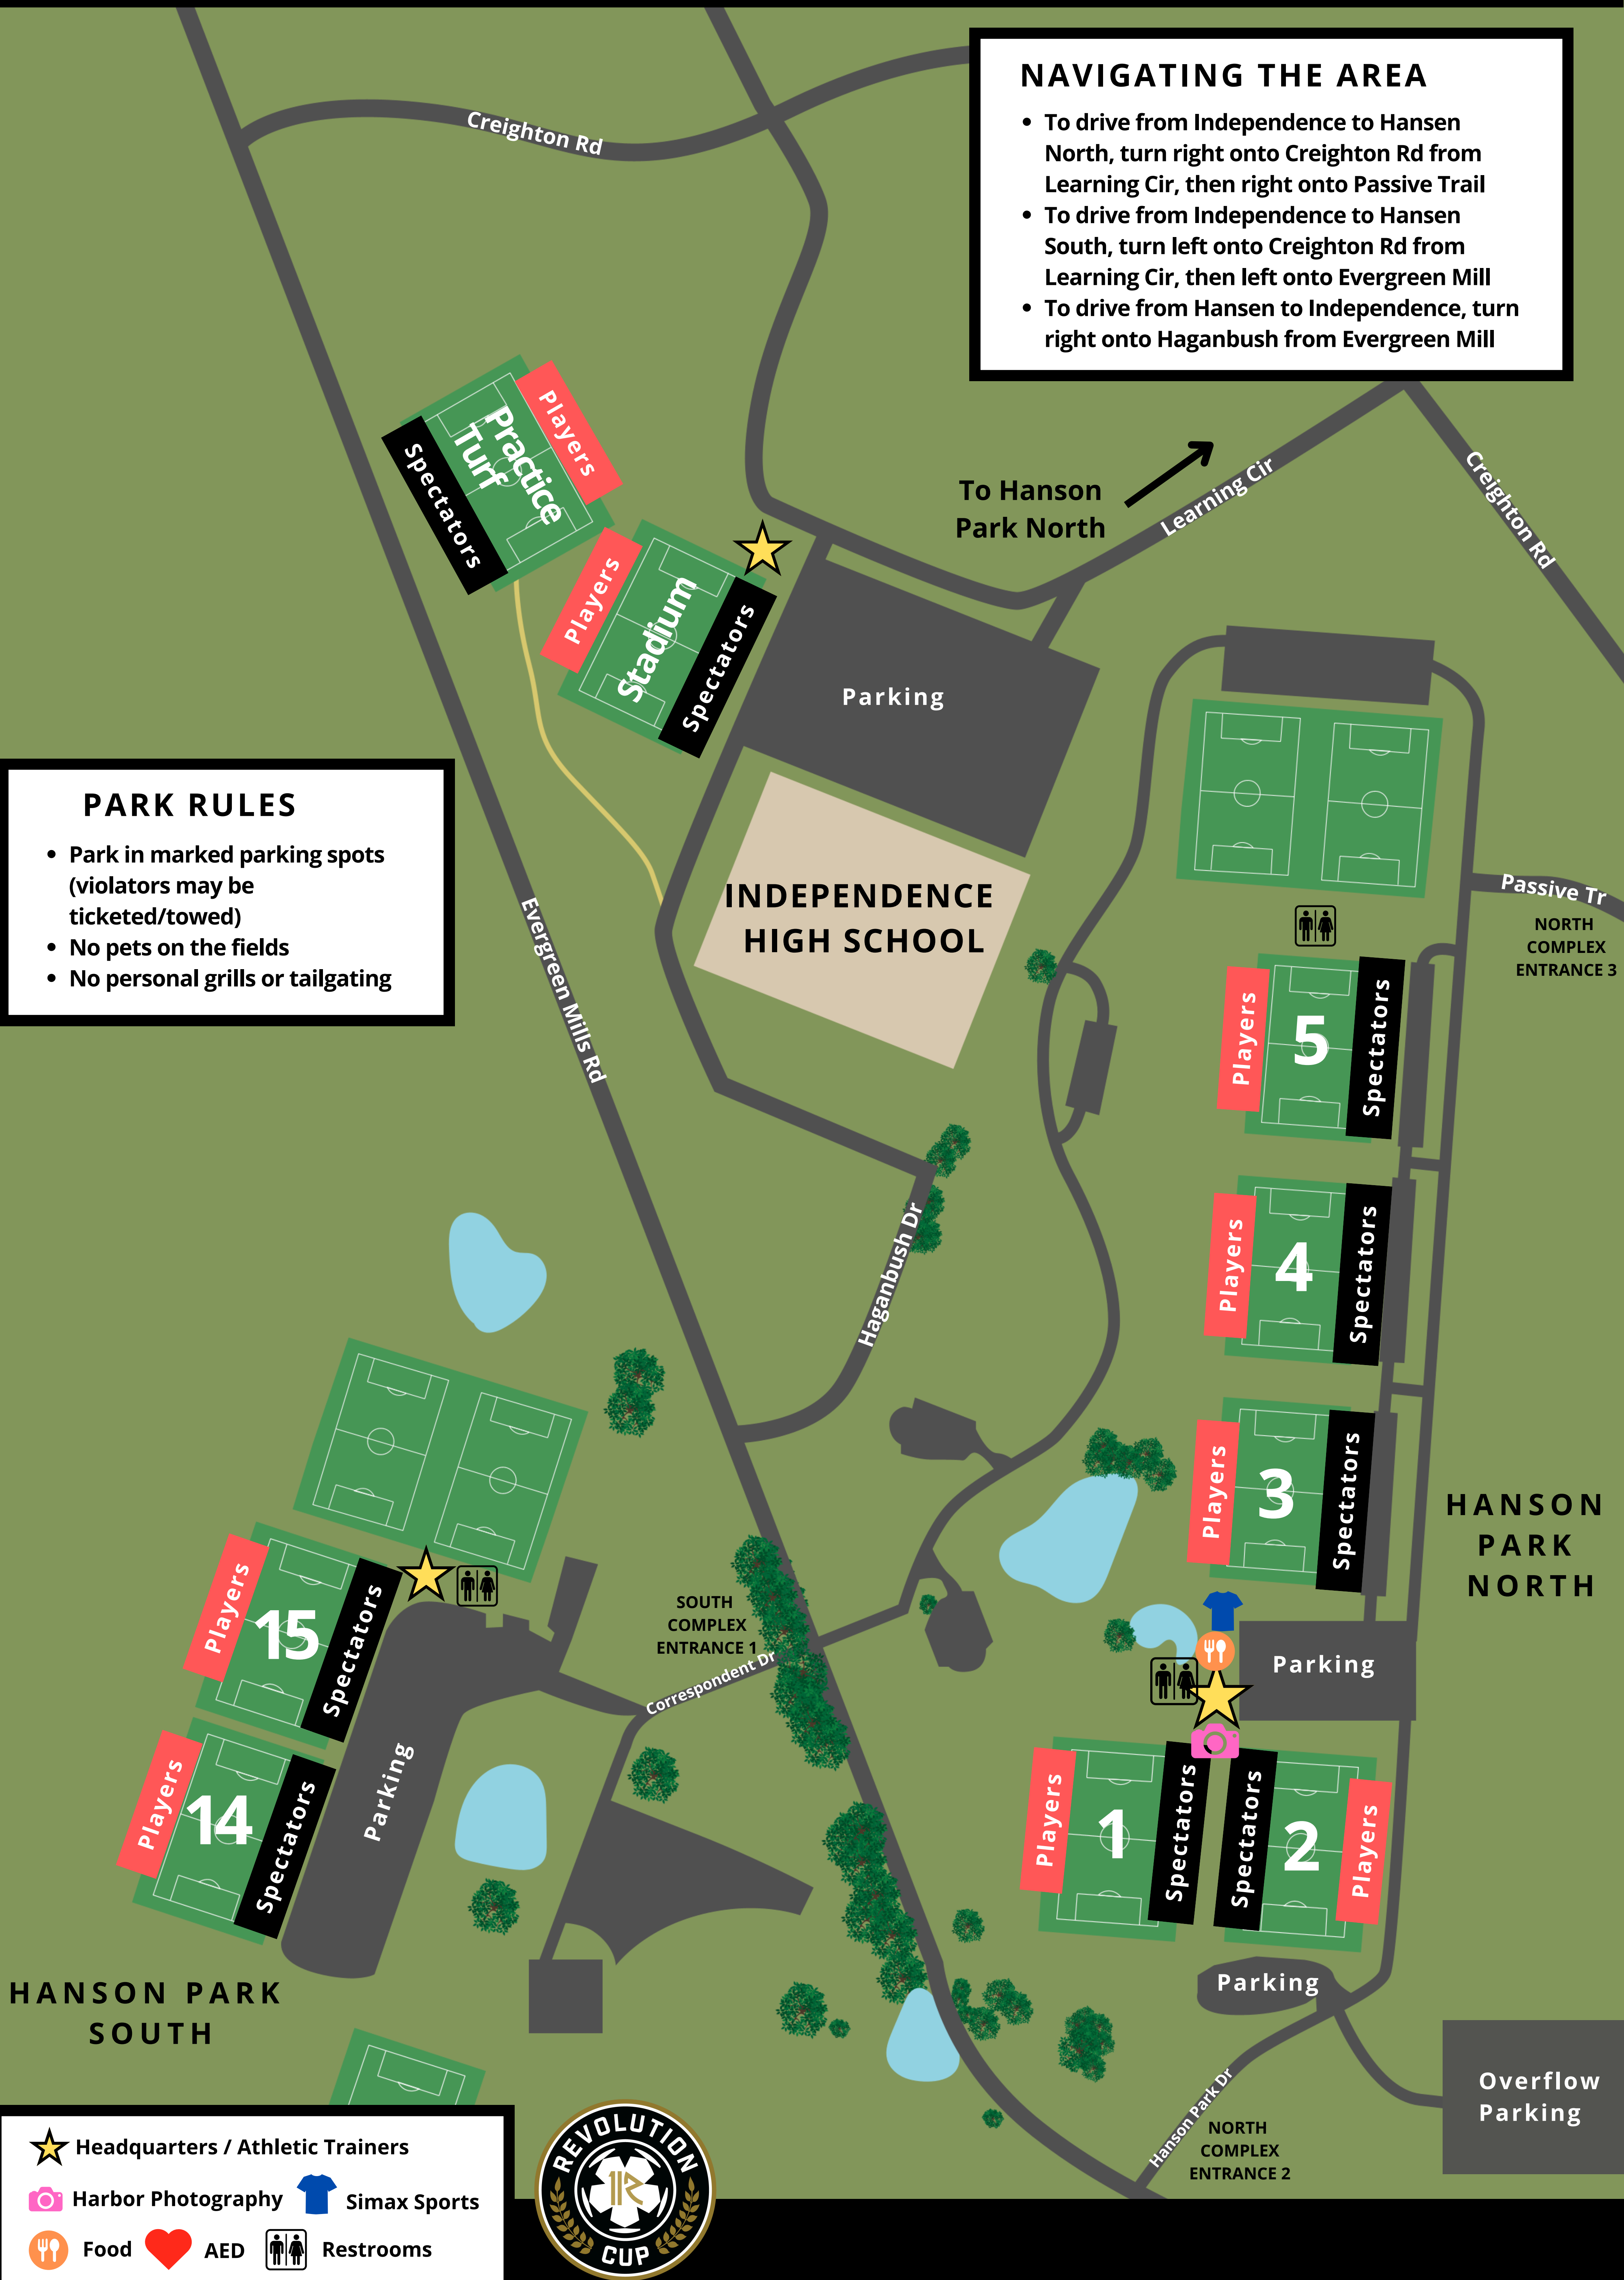

HAL & BERNI HANSON PARK & INDEPENDENCE HIGH SCHOOL

22831 HANSON PARK DRIVE, ALDIE, VA
23115 LEARNING CIR, ASHBURN, VA 20148

NAVIGATING THE AREA

- To drive from Independence to Hansen North, turn right onto Creighton Rd from Learning Cir, then right onto Passive Trail
- To drive from Independence to Hansen South, turn left onto Creighton Rd from Learning Cir, then left onto Evergreen Mill
- To drive from Hansen to Independence, turn right onto Haganbush from Evergreen Mill

PARK RULES

- Park in marked parking spots (violators may be ticketed/towed)
- No pets on the fields
- No personal grills or tailgating

★ Headquarters / Athletic Trainers
📷 Harbor Photography 👕 Simax Sports
🍴 Food ❤️ AED 🚻 Restrooms

HANSON PARK NORTH

HANSON PARK SOUTH

NORTH COMPLEX ENTRANCE 2

NORTH COMPLEX ENTRANCE 3