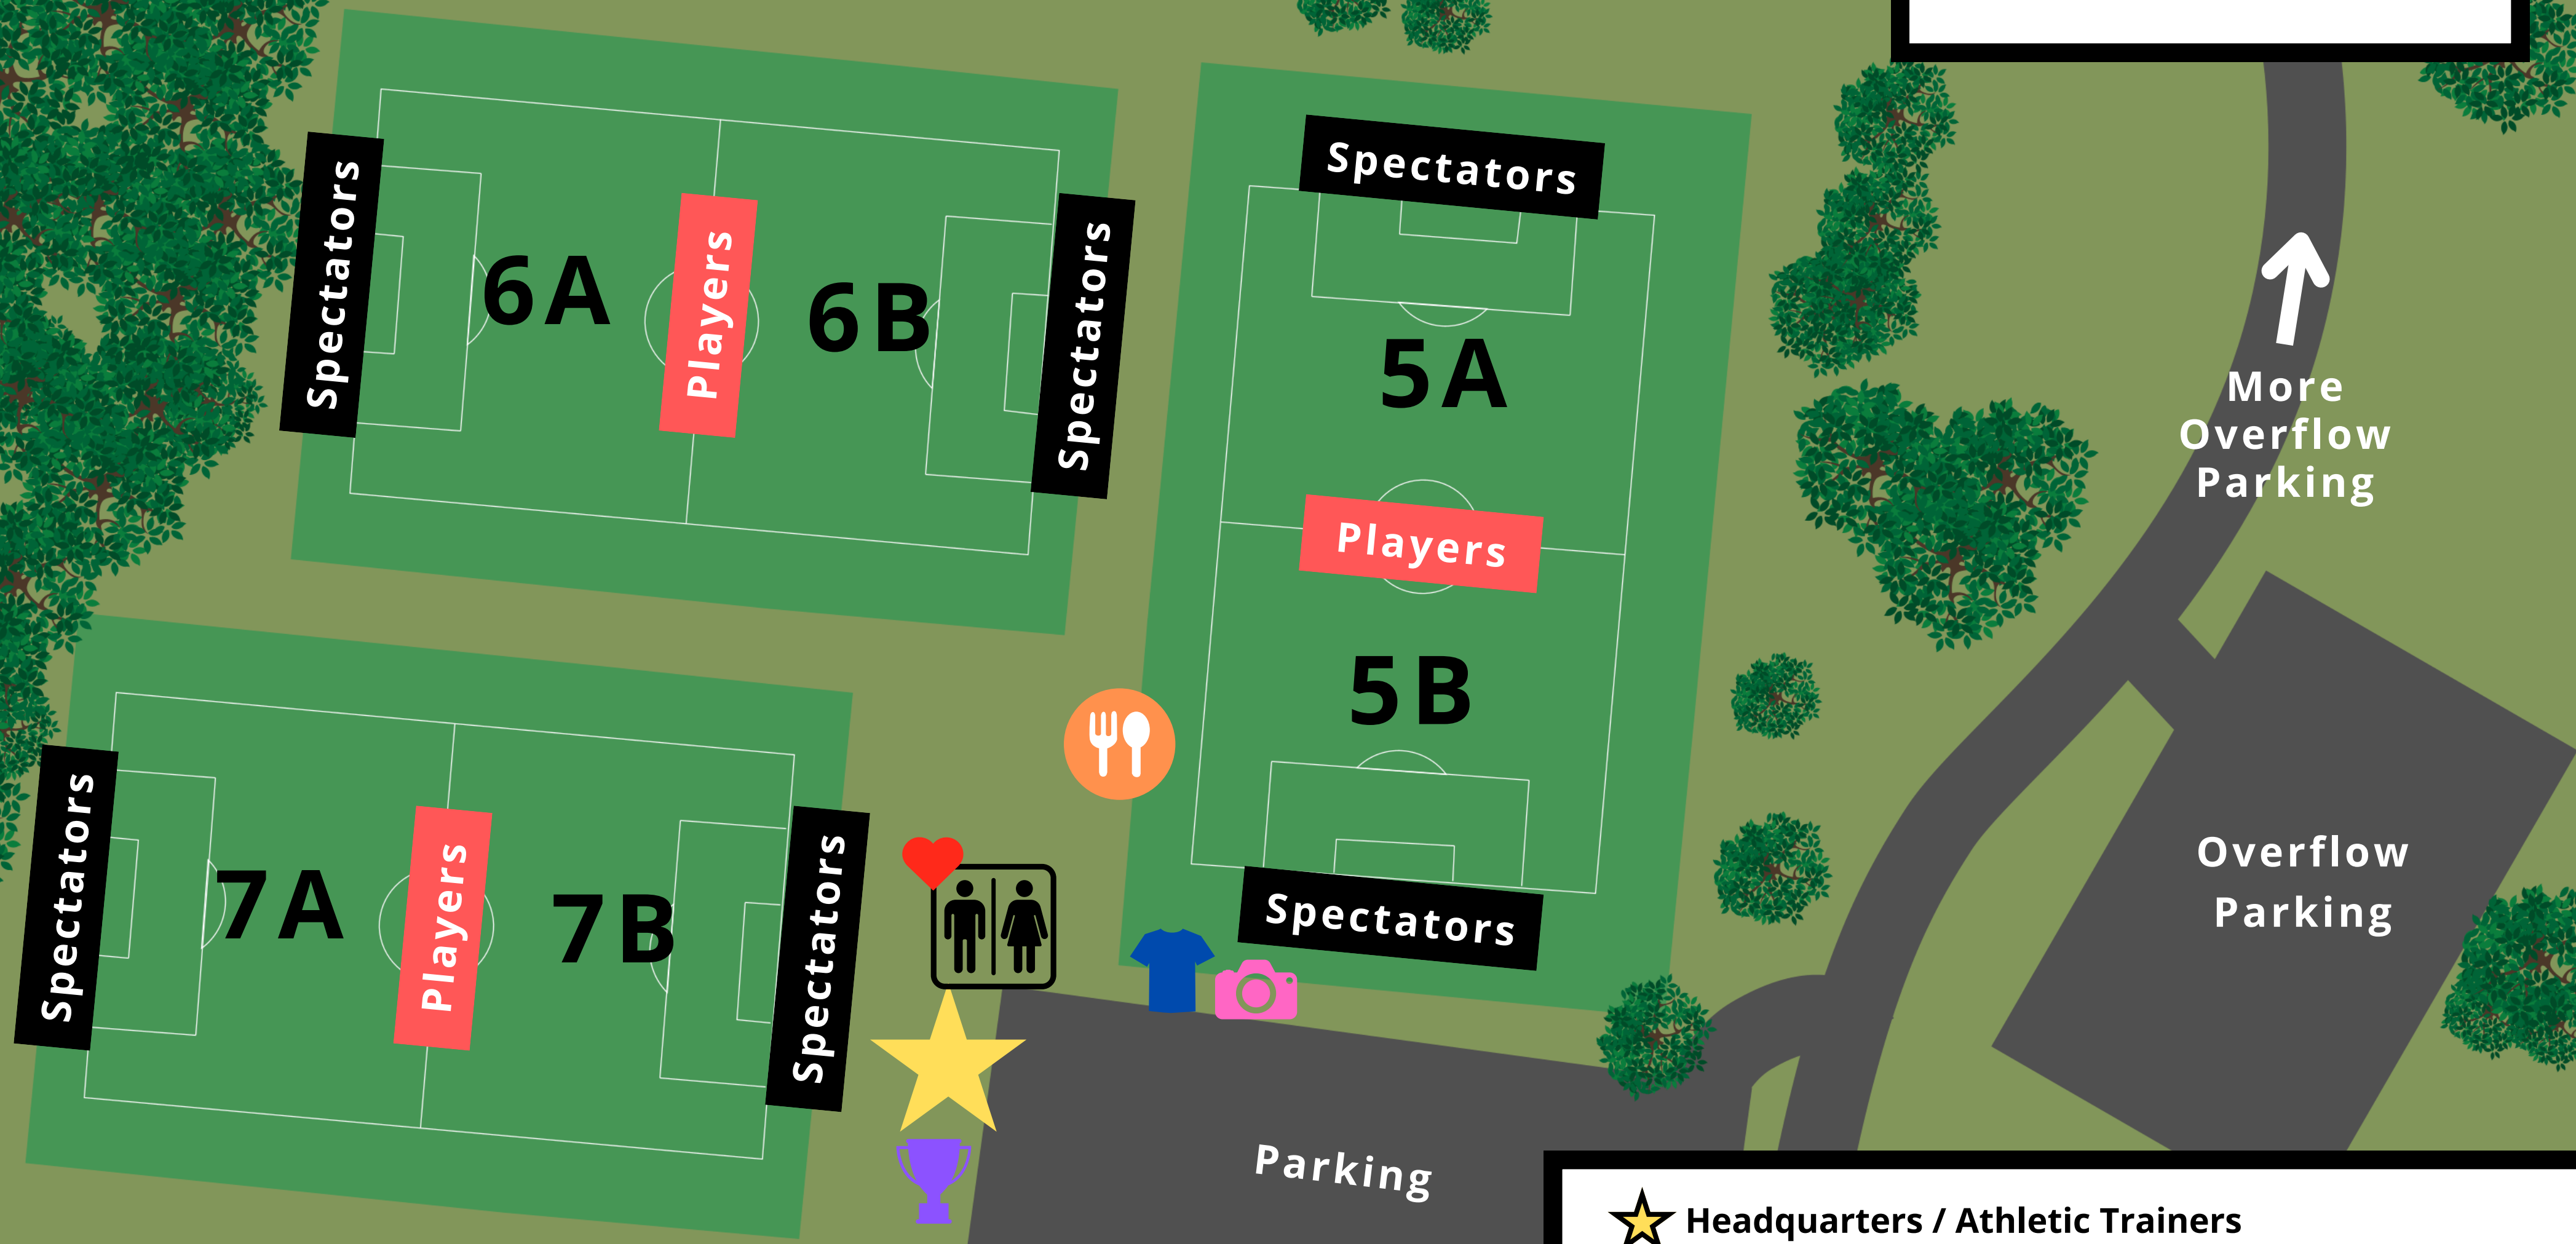

JAMES S. LONG PARK

4603 JAMES MADISON HIGHWAY, HAYMARKET, VA

PARK RULES

- Park in marked parking spots (violators may be ticketed/towed)
- Players only on the turf
- No pets on the fields
- Alcohol is prohibited
- No personal grills

Headquarters / Athletic Trainers
 Harbor Photography Simax Sports
 Food AED Restrooms Awards